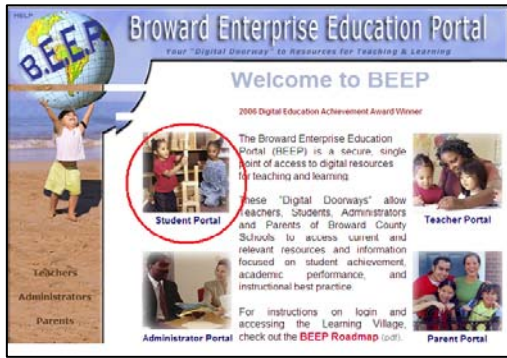

Broward SMaRT

Summer Math and Reading Tutorials June 14, 2010 through July 23, 2010 Destination Math and Destination Reading

Accessing the portal:

1. <http://beep.browardschools.com> (Note: NO www)
2. Click: Student Portal
3. Click: Doorway 4
4. Scroll down to Destinations Success and click:
<http://riverdeeplms4.broward.k12.fl.us>

Student Login:

Username: student's 10 digit ID #

Password: student's 4-digit school #

Completing an assignment:

- Click the **GO** button next to the assignment

To turn off or allow pop-ups:

- Note: Most computers will automatically block Destination pop-ups, returning you to the log in screen again and again
- To temporarily allow pop-ups – hold down the **Ctrl** key before clicking on **Log In**
- To always allow Destinations pop-ups, you will only need to do this once:
 1. Open Firefox and click on **Tools** on the top toolbar
 2. Click **Options**, then the **Content** button
 3. If a blocked pop-up window is checked, click the exceptions button to the right
 4. In the **Address of Web site** box, type riverdeeplms4.broward.k12.fl.us
 5. Click **Allow**
 6. Click **Close**